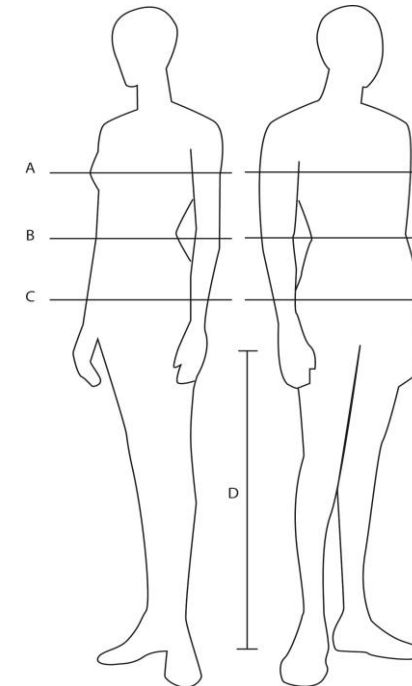

All dimensions are measured in Centimeters.

Unisex Garments are based on mens sizechart

Women

	EU	XS		S		M		L		XL		2XL	
Single size EU	32	34	36	38	40	42	44	46	48	50	52	54	
A. Chest	76	80	84	88	92	96	100	104	110	116	122	128	
B. Waist	60	64	68	72	76	80	84	88	94	100	106	112	
C. Hip	84	88	92	96	100	104	108	112	117	122	127	132	
D. Inside leg	81	81	81	81	84	84	86	86	86	86	86	86	

All dimensions are measured in Centimeters.

Fit on our garments:

CLOSE FIT - Tight range of motion*.

REGULAR FIT - Normal range of motion*.

GENEROUS FIT - Loose range of motion*.

***Range of motion** is the difference between body measurements and garment measurements. That is, how far away from the body the fabric of the garment is.

Tighter garments has less range of motion and the greater range of motion the wider the garment is.

Take your body measurements to find your size.

Kid

(Centilong) EU	50	56	62	68	74	80	86	92	98	104	110	116	122	128	134	140	146	152	158	164
A. Chest	41	43	45	47	49	51	53	54	55	56	57	58	61	64	67	70	71	76	77	82
B. Waist					49	50	50	51	52	53	54	55	56	58	59	61	63	65	67	69
C. Hip							53	55	57	59	61	63	66	69	72	75	78	81	85	88
D. Inside leg					27	30	33	37	40	44	48	51	55	59	62	65	68	72	75	77

All dimensions are measured in Centimeters.